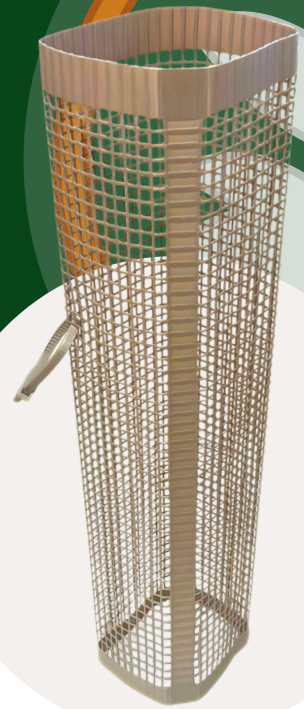

Vigilis Bio Mesh Shelters

Technical Data Sheet & Product Specifications

Vigilis Bio Mesh Shelters are extruded mesh shelters with selvedge top and bottom to improve strength and rigidity. Made using our 100% soil-biodegradable material; our Vigilis Bio Mesh Shelters provide crucial protection to saplings for 3+ years and degrade naturally in normal soil temperatures.

Construction & Materials

MATERIAL COMPOSITION

Manufactured using our patented Vigilis Bio 100% soil-biodegradable material.

DESIGN CONSTRUCTION

Extruded mesh shelters with selvedge top and bottom. Produced with a diameter of 130mm for increased space for growth.

SAFETY FEATURES

Selvedge top and bottom to improve strength & rigidity and also minimise stem abrasion during growth.

COLOUR

Muted brown colour to naturally blend into the environment when installed, offering a discrete planting solution.

Vigilis Bio Mesh Shelters

Technical Data Sheet & Product Specifications

Product Description

Vigilis Bio Mesh Guards are **100% soil-biodegradable**, open mesh tree shelters, designed to **protect young trees** during early establishment against browsing and bark-stripping, while allowing **maximum airflow** and **light transmission** for natural growth, then **degrade naturally** in normal soil conditions.