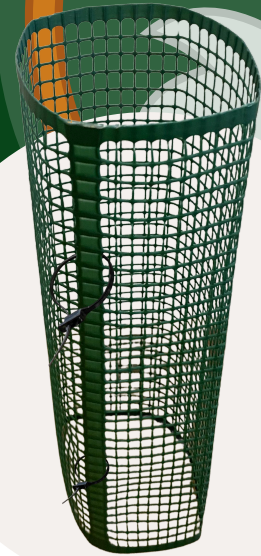

## Vigilis Mesh Shelters

### Technical Data Sheet & Product Specifications

Vigilis Mesh Shelters are extruded mesh shelters with selvedge top and bottom to improve strength and rigidity. Vigilis Mesh Shelters provide crucial protection to saplings and increased growing space.

#### DESIGN CONSTRUCTION

Extruded mesh shelters with selvedge top and bottom. Produced with a diameter of 130mm for increased space for growth.

#### COLOUR

Coloured green to blend naturally into the area when installed